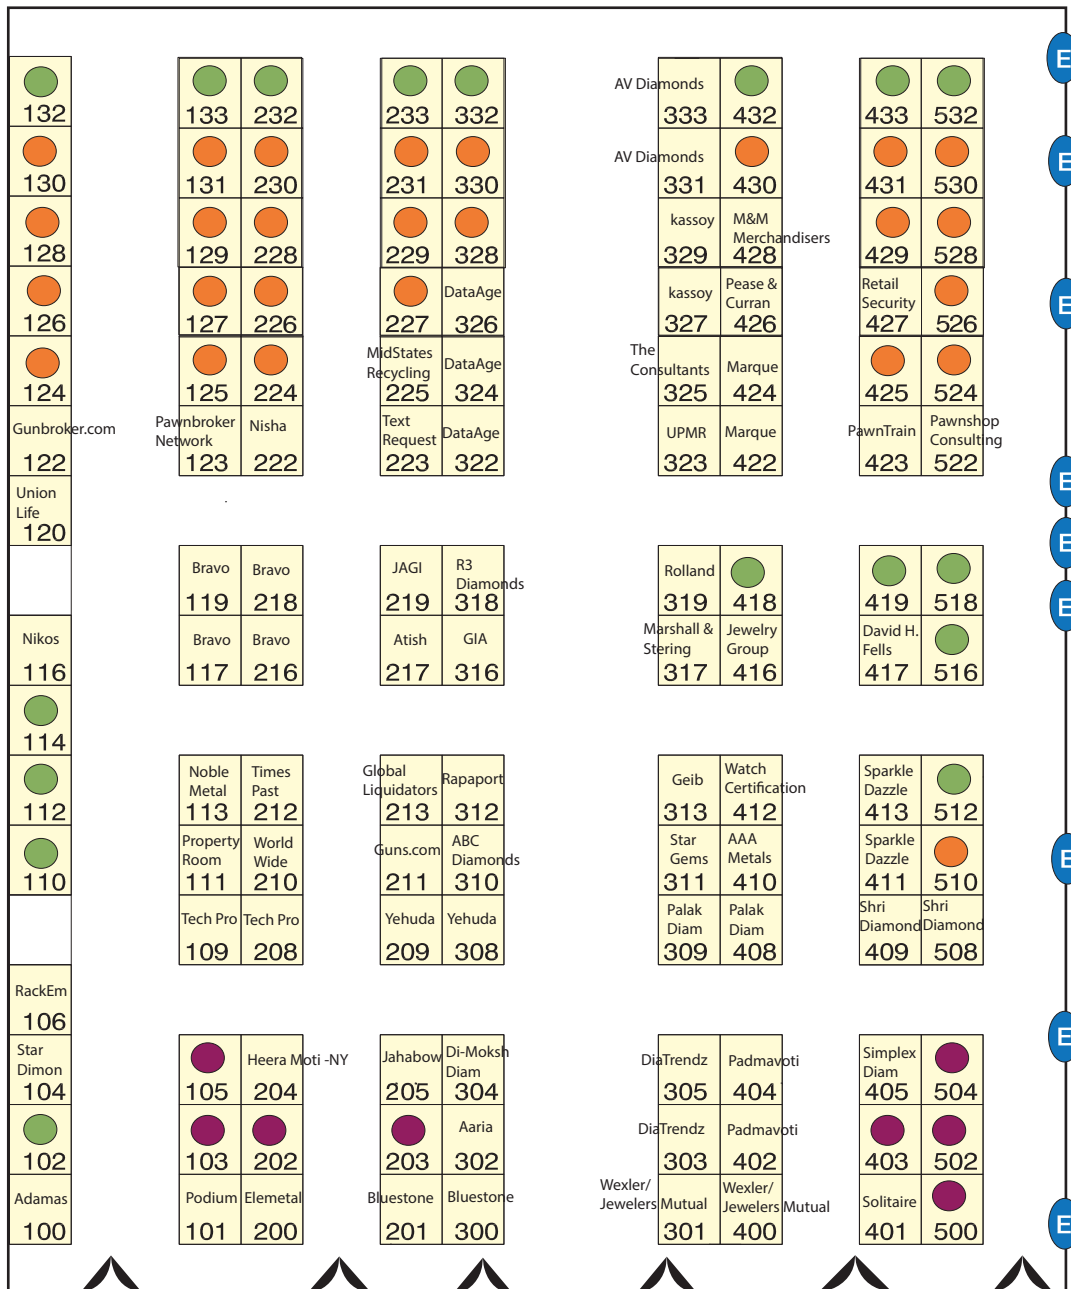

NATIONAL PAWNBROKERS ASSOCIATION PAWNEXPO 2022

JULY 11-14 | CAESARS PALACE | LAS VEGAS

2022 Rates

- Purple Dot**
Premier - \$3600
(available to NPA Industry Partner Members Only)
- Green Dot**
Elite - \$2700 Member Rate,
\$3450 Non-member Rate
- Orange Dot**
Standard - \$2100 Member Rate
\$2650 Non-member Rate

ENTRANCES